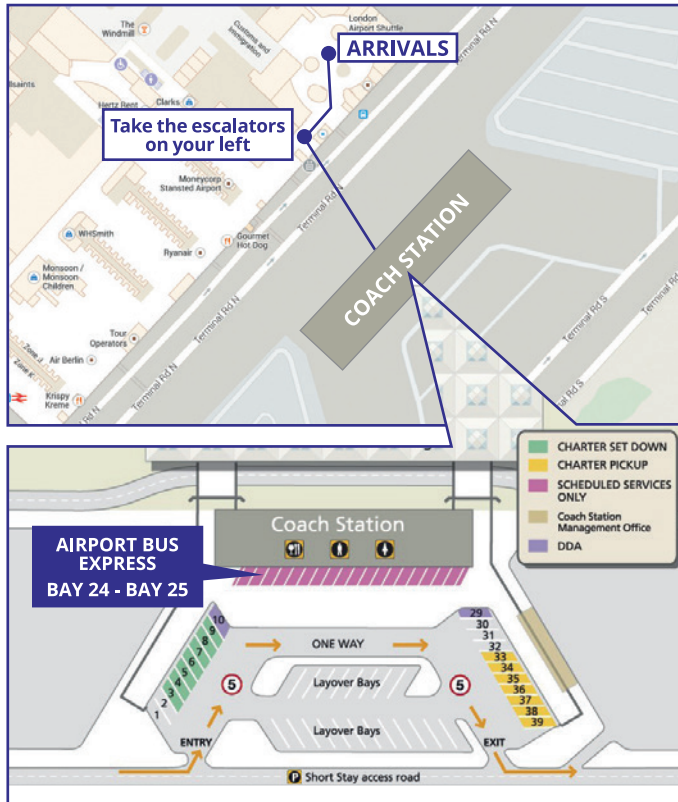

AT STANSTED AIRPORT

•• IMPORTANT REMINDER ••

Passenger should plan to arrive at Stansted Airport at least 3 hours before flight departure. Airport Bus Express does not accept responsibility for any missed flights. Passengers holding OPEN TICKETS are allowed to take any bus, but the PRIORITY BOARD is for passengers who have booked a departure time in advance.

Pre-booked passengers must arrive at the departure point for their journey not less than 15 minutes before the scheduled departure time shown on their ticket otherwise their seat reservation will be void and their seats reallocated to other passengers. In such cases tickets will remain valid for 24 hours from the scheduled departure time and passengers will be offered seats on the next available service on a 'first come, first served' basis.

STANSTED AIRPORT → LONDON

STANSTED AIRPORT A21 - BAY 24-25	STRATFORD
07:00	08:10
08:30	09:20
09:30	10:20
10:30	11:20
11:30	12:20
12:30	13:20
13:00	13:50
13:30	14:20
14:30	15:20
15:30	16:20
16:00	16:50
16:30	17:20
17:30	18:20
18:30	19:20
19:30	20:20
20:30	21:20
21:30	22:20
22:30	23:20
23:30	00:20
00:30	01:20
01:00	01:50
01:30	02:20

LONDON → STANSTED AIRPORT

STRATFORD	STANSTED AIRPORT
02:35	03:15
03:00	03:45
03:20	04:00
04:00	04:40
04:35	05:25
05:35	06:15
07:35	08:25
08:20	09:10
09:35	10:25
10:35	11:25
11:35	12:25
12:35	13:25
13:35	14:25
14:00	14:50
14:35	15:25
15:35	16:25
16:35	17:25
17:00	17:50
17:35	18:25
18:35	19:25
19:35	20:25
20:35	21:25
21:35	22:25
22:35	23:25
23:35	00:25
00:10	01:00